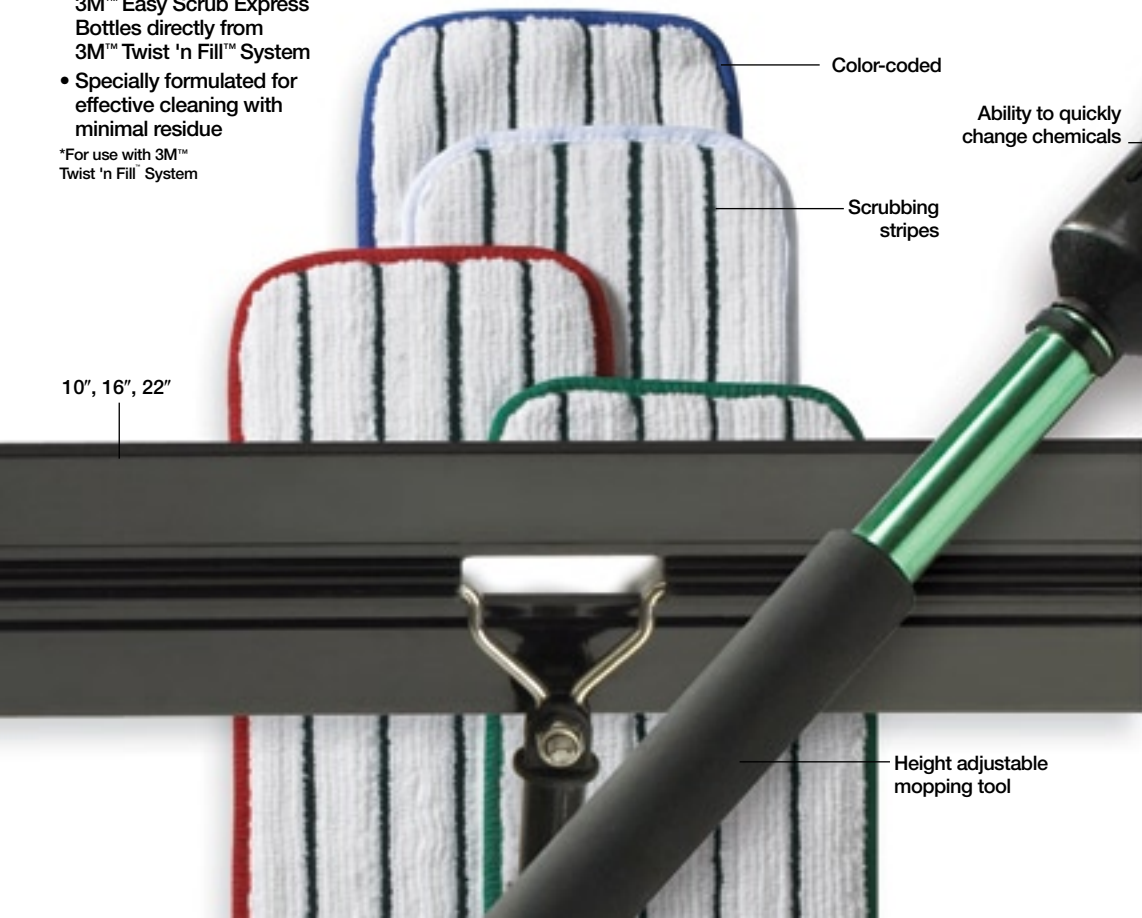

Scrubbing stripes

10", 16", 22"

Ability to quickly change chemicals

Easy, portable caddy for holding chemicals

Height adjustable mopping tool

scrub

3M™ Easy Scrub Flat Mop System. Clean more with less effort.

Wrestling with messy mops and lugging around heavy cleaning buckets is a thing of the past with the 3M™ Easy Scrub Flat Mop System.

For uneven or grouted floors

Patient room cleaning can be a much more productive process with the 3M™ Easy Scrub Flat Mop System, helping you save time and money.