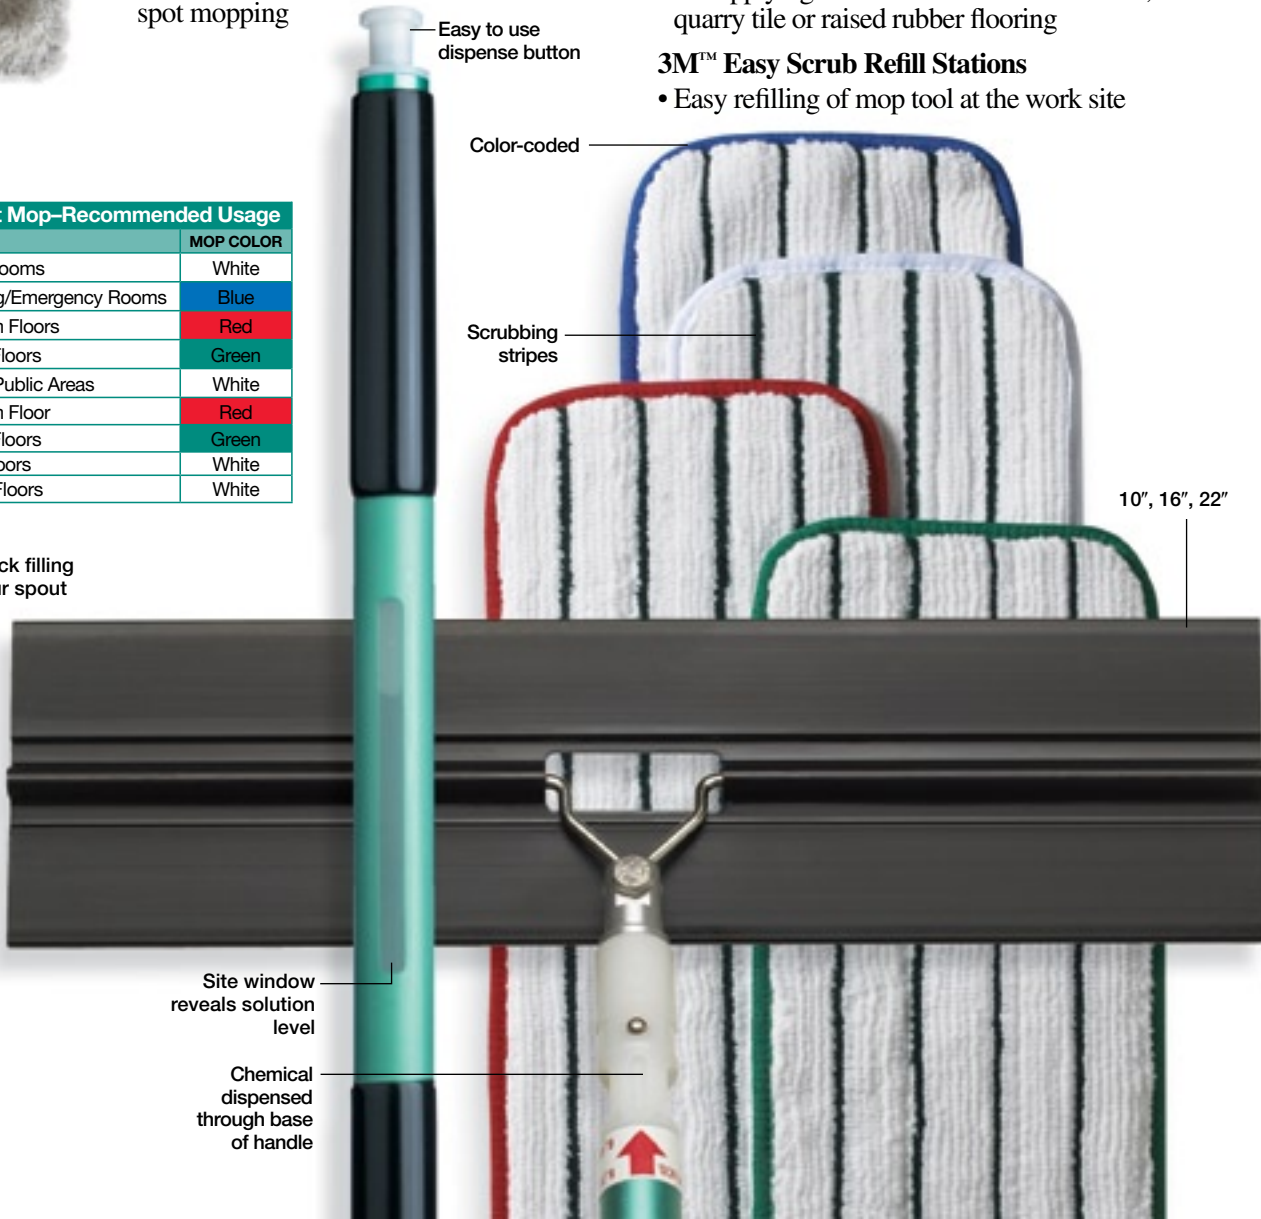

Easy to use dispense button

Color-coded

Scrubbing stripes

10", 16", 22"

Quick filling pour spout

Site window reveals solution level

Chemical dispensed through base of handle

shine

- Reduce labor costs by as much as 70%
- Reduce finish usage by up to 35%
- Easy to apply finish in corners and along baseboards
- Low drag mop delivers smooth, even coats of finish
- Specially designed filling station allows use of most conventional floor finishes and cleaning chemicals
- Eliminates mops and buckets