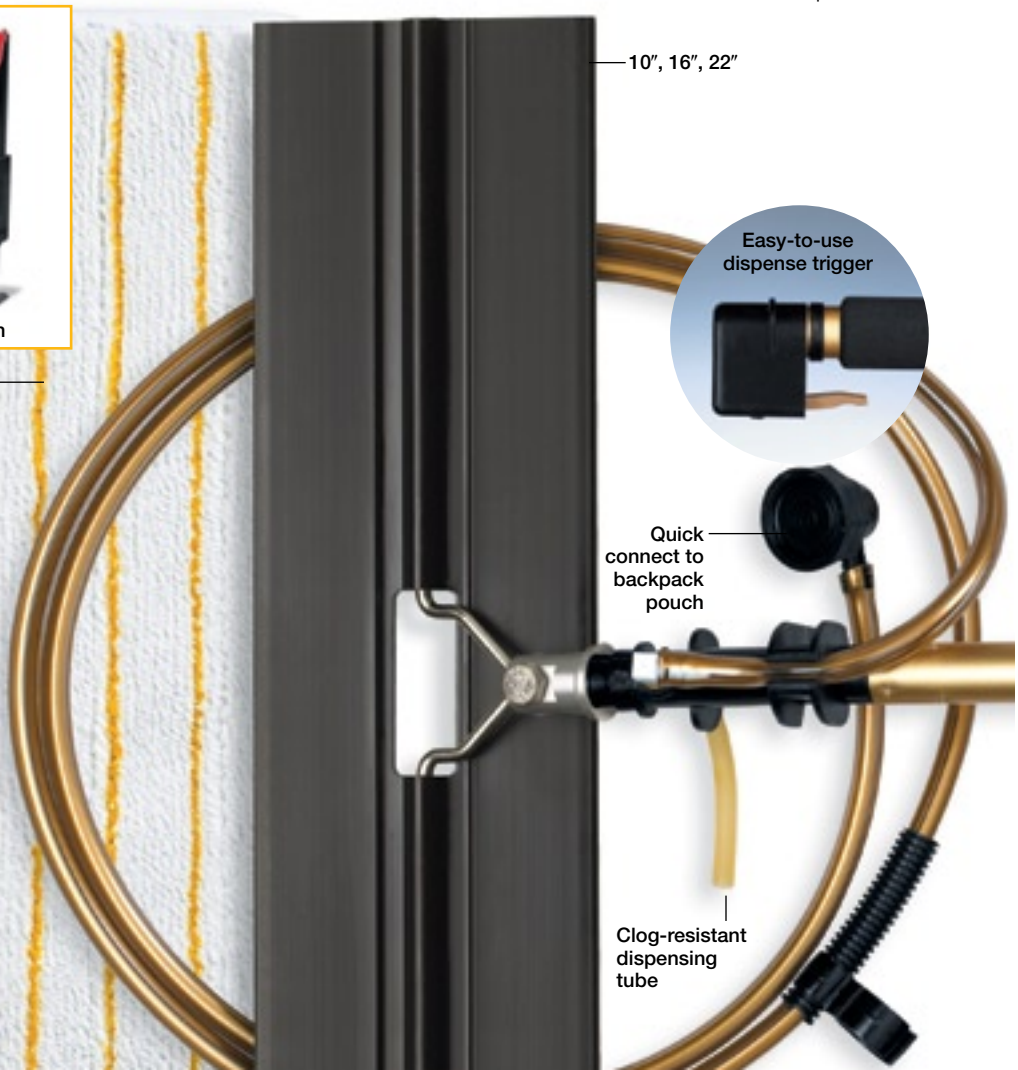

For uneven or grouted floors

Fill station

Easy gliding stripes

Refillable pouch

—10", 16", 22"

Easy-to-use dispense trigger

Quick connect to backpack pouch

Clog-resistant dispensing tube

3M™ Easy Clean System Ordering Information

PRODUCT	CASE QUANTITY	ITEM #	DESCRIPTION
3M™ EASY TRAP DUSTER SYSTEM			
3M™ Easy Trap Duster 8" x 6" x 125'	8" - 1 roll per box (250 sheets)	55654	Unique fibers trap and hold fine and coarse dust, dirt and hair
3M™ Easy Trap Duster 5" x 6" x 125'	5" - 2 rolls per box (500 sheets)	55655	Unique fibers trap and hold fine and coarse dust, dirt and hair
3M™ Easy Trap Duster 5" x 6" x 30'	5" - 30 ft./box (60 sheets), 8 boxes per case	59032	Unique fibers trap and hold fine and coarse dust, dirt and hair
3M™ Easy Trap Duster 8" x 6" x 30'	8" - 30 ft./box (60 sheets), 8 boxes per case	59152	Unique fibers trap and hold fine and coarse dust, dirt and hair
3M™ Easy II Holder - 3-1/2" x 17"	6	55650	Holder allows use of both sides
3M™ Easy II Holder - 3-1/2" x 23"	6	55651	Holder allows use of both sides
3M™ Easy II Holder - 3-1/2" x 35"	4	55652	Holder allows use of both sides
3M™ Easy II Holder - 3-1/2" x 47"	4	55653	Holder allows use of both sides
3M™ Easy II Holder - 3-1/2" x 59"	4	55657	Holder allows use of both sides
3M™ Easy II Holder - 3-1/2" x 17"	6/Case with inner pack	55934	Holder allows use of both sides
3M™ Easy II Holder - 3-1/2" x 23"	6/Case with inner pack	55935	Holder allows use of both sides
3M™ Easy II Holder - 3-1/2" x 35"	4/Case with inner pack	55936	Holder allows use of both sides
3M™ Easy II Holder - 3-1/2" x 47"	4/Case with inner pack	55937	Holder allows use of both sides
3M™ Easy II Holder - 3-1/2" x 59"	4/Case with inner pack	55938	Holder allows use of both sides